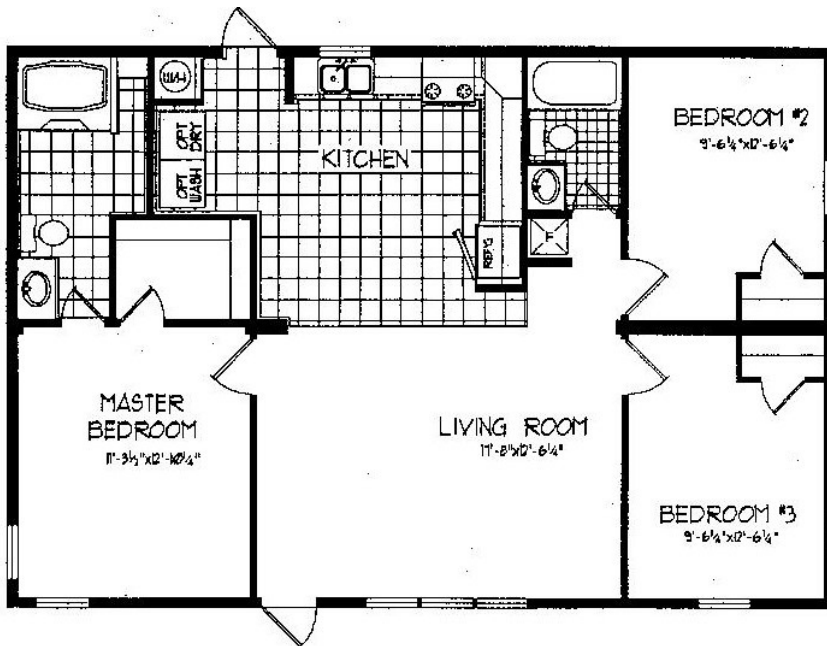

## Bluffs Acres ~ 1500 Cheyenne Lane

Make/Model:  
**Atlantic Willowcreek II**

- 1,066 Sq. Ft.
- 3 Bedroom / 2 Bath
- Open Floor Plan
- Eat in Kitchen
- Fenced Yard
- Vinyl Siding
- Shingled Roof
- Deck
- Shed