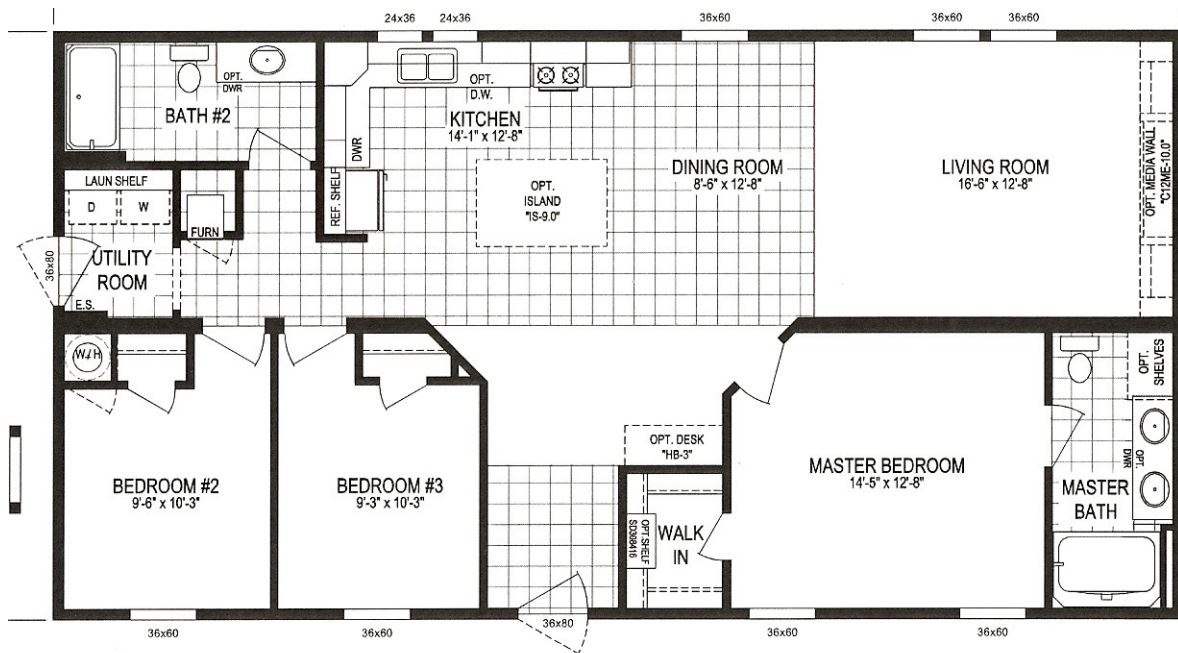

NU-TREND HOMES

“ FOLLOW THE TREND TO NU-TREND ”

Make/Model: Clayton ~ Jefferson

AVAILABLE TO ORDER ONLY

6303 "L" Street • Omaha, NE 68117 • 402-733-8900 • www.nutrendomaha.com

Mon - Fri 8am to 6pm • Sat 10am to 5pm • Closed Sunday