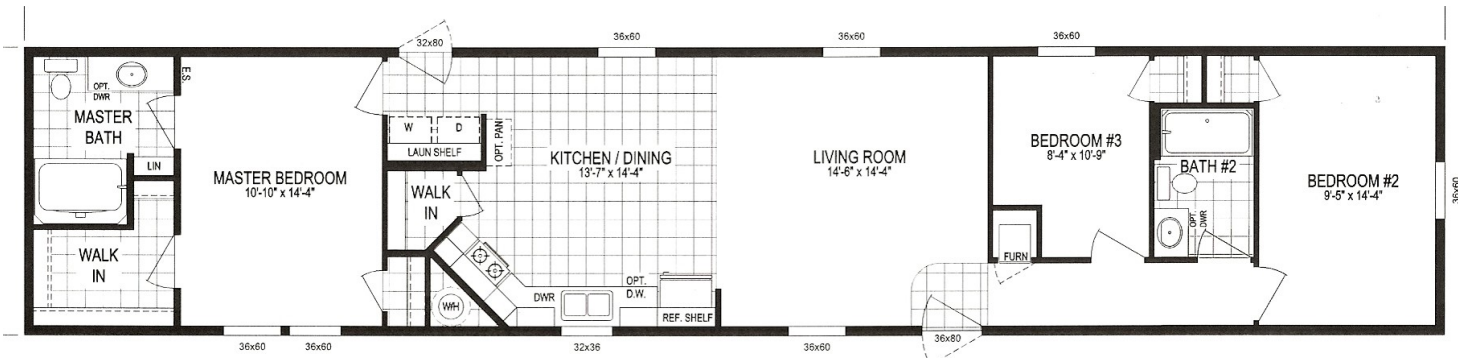

NU-TREND HOMES

“ FOLLOW THE TREND TO NU-TREND ”

Make/Model: Clayton ~ Adams

AVAILABLE TO ORDER ONLY

6303 "L" Street • Omaha, NE 68117 • 402-733-8900 • www.nutrendomaha.com

Mon - Fri 8am to 6pm • Sat 10am to 5pm • Closed Sunday