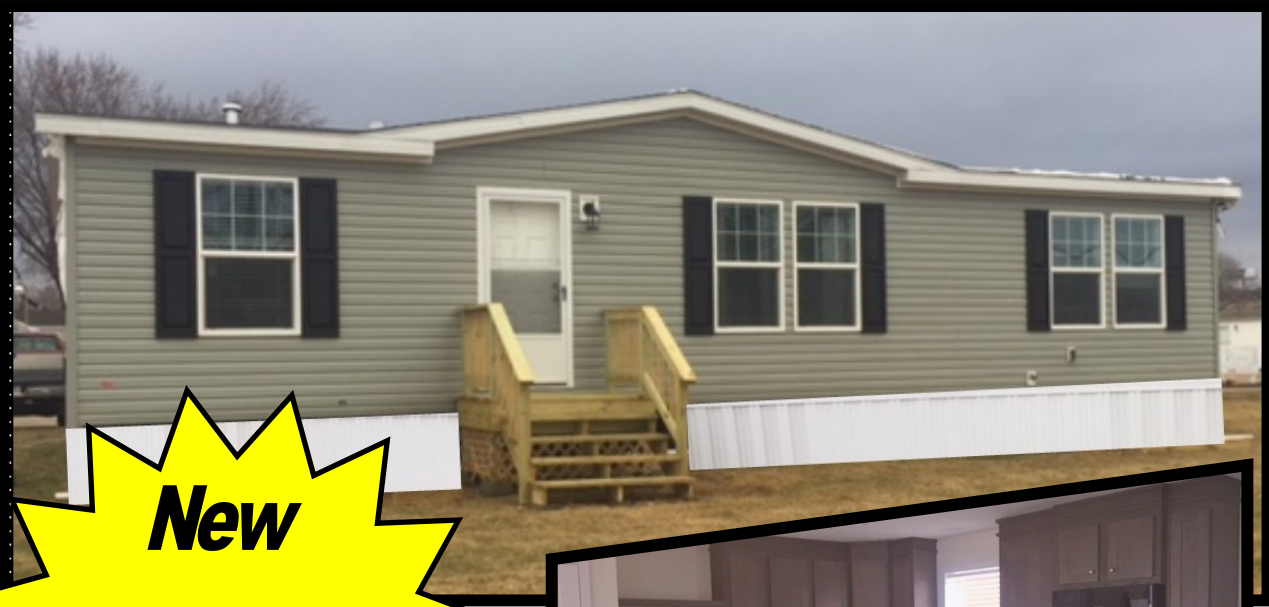

Clayton Kennedy ~ 6363 Grover

**New
Model on
Display!**

- 1,296 Sq. Ft.
- 3 Bedroom / 2 Bath
- Open Floor Plan
- Dining Area
- Kitchen Island
- Laundry Area
- Oversized shower in Master Bath
- Walk-in Closet in Master Bedroom
- Vinyl Siding
- Shingled Roof