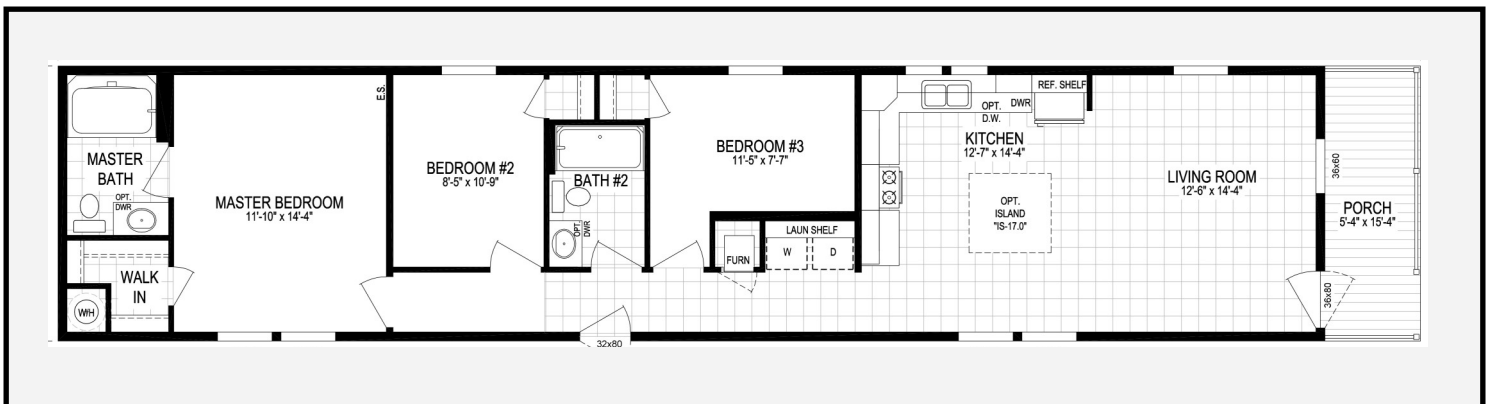

“ FOLLOW THE TREND TO NU-TREND ”

Bluffs Acres ~ 1572 Pueblo

Make/Model: Clayton Traditions

- 1,084 Sq. Ft.
- 3 Bedroom / 2 Bath
- Open Floor Plan
- Functional Kitchen Island
- Walk-in Closet in Master
- Popular Front Porch Model
- Vinyl Siding
- Shingled Roof
- Deck
- Shed